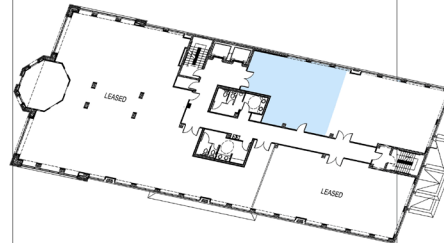

STACKING PLAN

LEVEL 5
Suite 500 10,310 RSF Available

LEVEL 4
FULLY LEASED

LEVEL 3
Suite 330 2,587 RSF Available

LEVEL 2
Suite 260 787 RSF Available

LEVEL 1
Suite 110 1,691 RSF Available

LOWER LEVEL
Suite B10 6,207 RSF Available
Suite B50 2,157 RSF Available

GROUND LOWER LEVEL
Suite A10 1,376 RSF Available