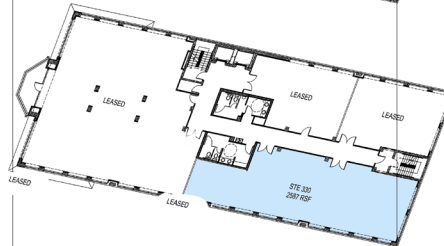

STACKING PLAN

LEVEL 5
Suite 500 10,310 RSF Available

LEVEL 4
FULLY LEASED

LEVEL 3
Suite 330 2,587 RSF Available

LEVEL 2
Suite 260 787 RSF Available

LEVEL 1
Suite 110 1,691 RSF Available

LOWER LEVEL
Suite B10 6,207 RSF Available
Suite B50 2,157 RSF Available

GROUND LOWER LEVEL
Suite A10 1,376 RSF Available