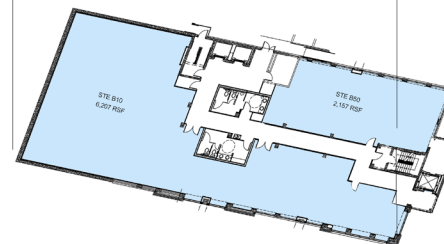

STACKING PLAN

LEVEL 5
Suite 500 10,310 RSF Available

LEVEL 4
FULLY LEASED

LEVEL 3
Suite 330 2,587 RSF Available

LEVEL 2
Suite 260 787 RSF Available

LEVEL 1
Suite 110 1,691 RSF Available

LOWER LEVEL
Suite B10 6,207 RSF Available
Suite B50 2,157 RSF Available

GROUND LOWER LEVEL
Suite A10 1,376 RSF Available