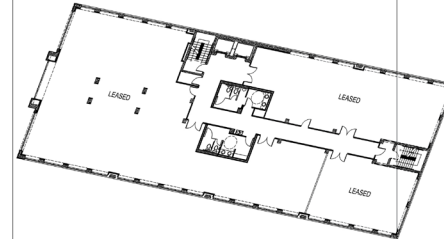

STACKING PLAN

LEVEL 5
Suite 500 10,310 RSF Available

LEVEL 4
FULLY LEASED

LEVEL 3
Suite 330 2,587 RSF Available

LEVEL 2
Suite 260 787 RSF Available

LEVEL 1
Suite 110 1,691 RSF Available

LOWER LEVEL
Suite B10 6,207 RSF Available
Suite B50 2,157 RSF Available

GROUND LOWER LEVEL
Suite A10 1,376 RSF Available