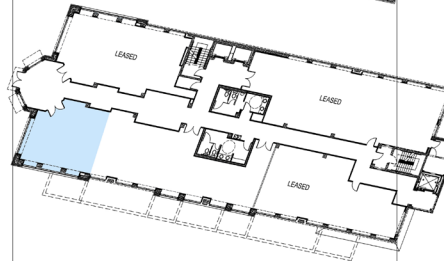

STACKING PLAN

LEVEL 5
Suite 500 10,310 RSF Available

LEVEL 4
FULLY LEASED

LEVEL 3
Suite 330 2,587 RSF Available

LEVEL 2
Suite 260 787 RSF Available

LEVEL 1
Suite 110 1,691 RSF Available

LOWER LEVEL
Suite B10 6,207 RSF Available
Suite B50 2,157 RSF Available

GROUND LOWER LEVEL
Suite A10 1,376 RSF Available