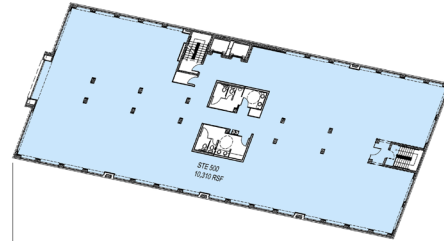

STACKING PLAN

LEVEL 5
Suite 500 10,310 RSF Available

LEVEL 4
FULLY LEASED

LEVEL 3
Suite 330 2,587 RSF Available

LEVEL 2
Suite 260 787 RSF Available

LEVEL 1
Suite 110 1,691 RSF Available

LOWER LEVEL
Suite B10 6,207 RSF Available
Suite B50 2,157 RSF Available

GROUND LOWER LEVEL
Suite A10 1,376 RSF Available